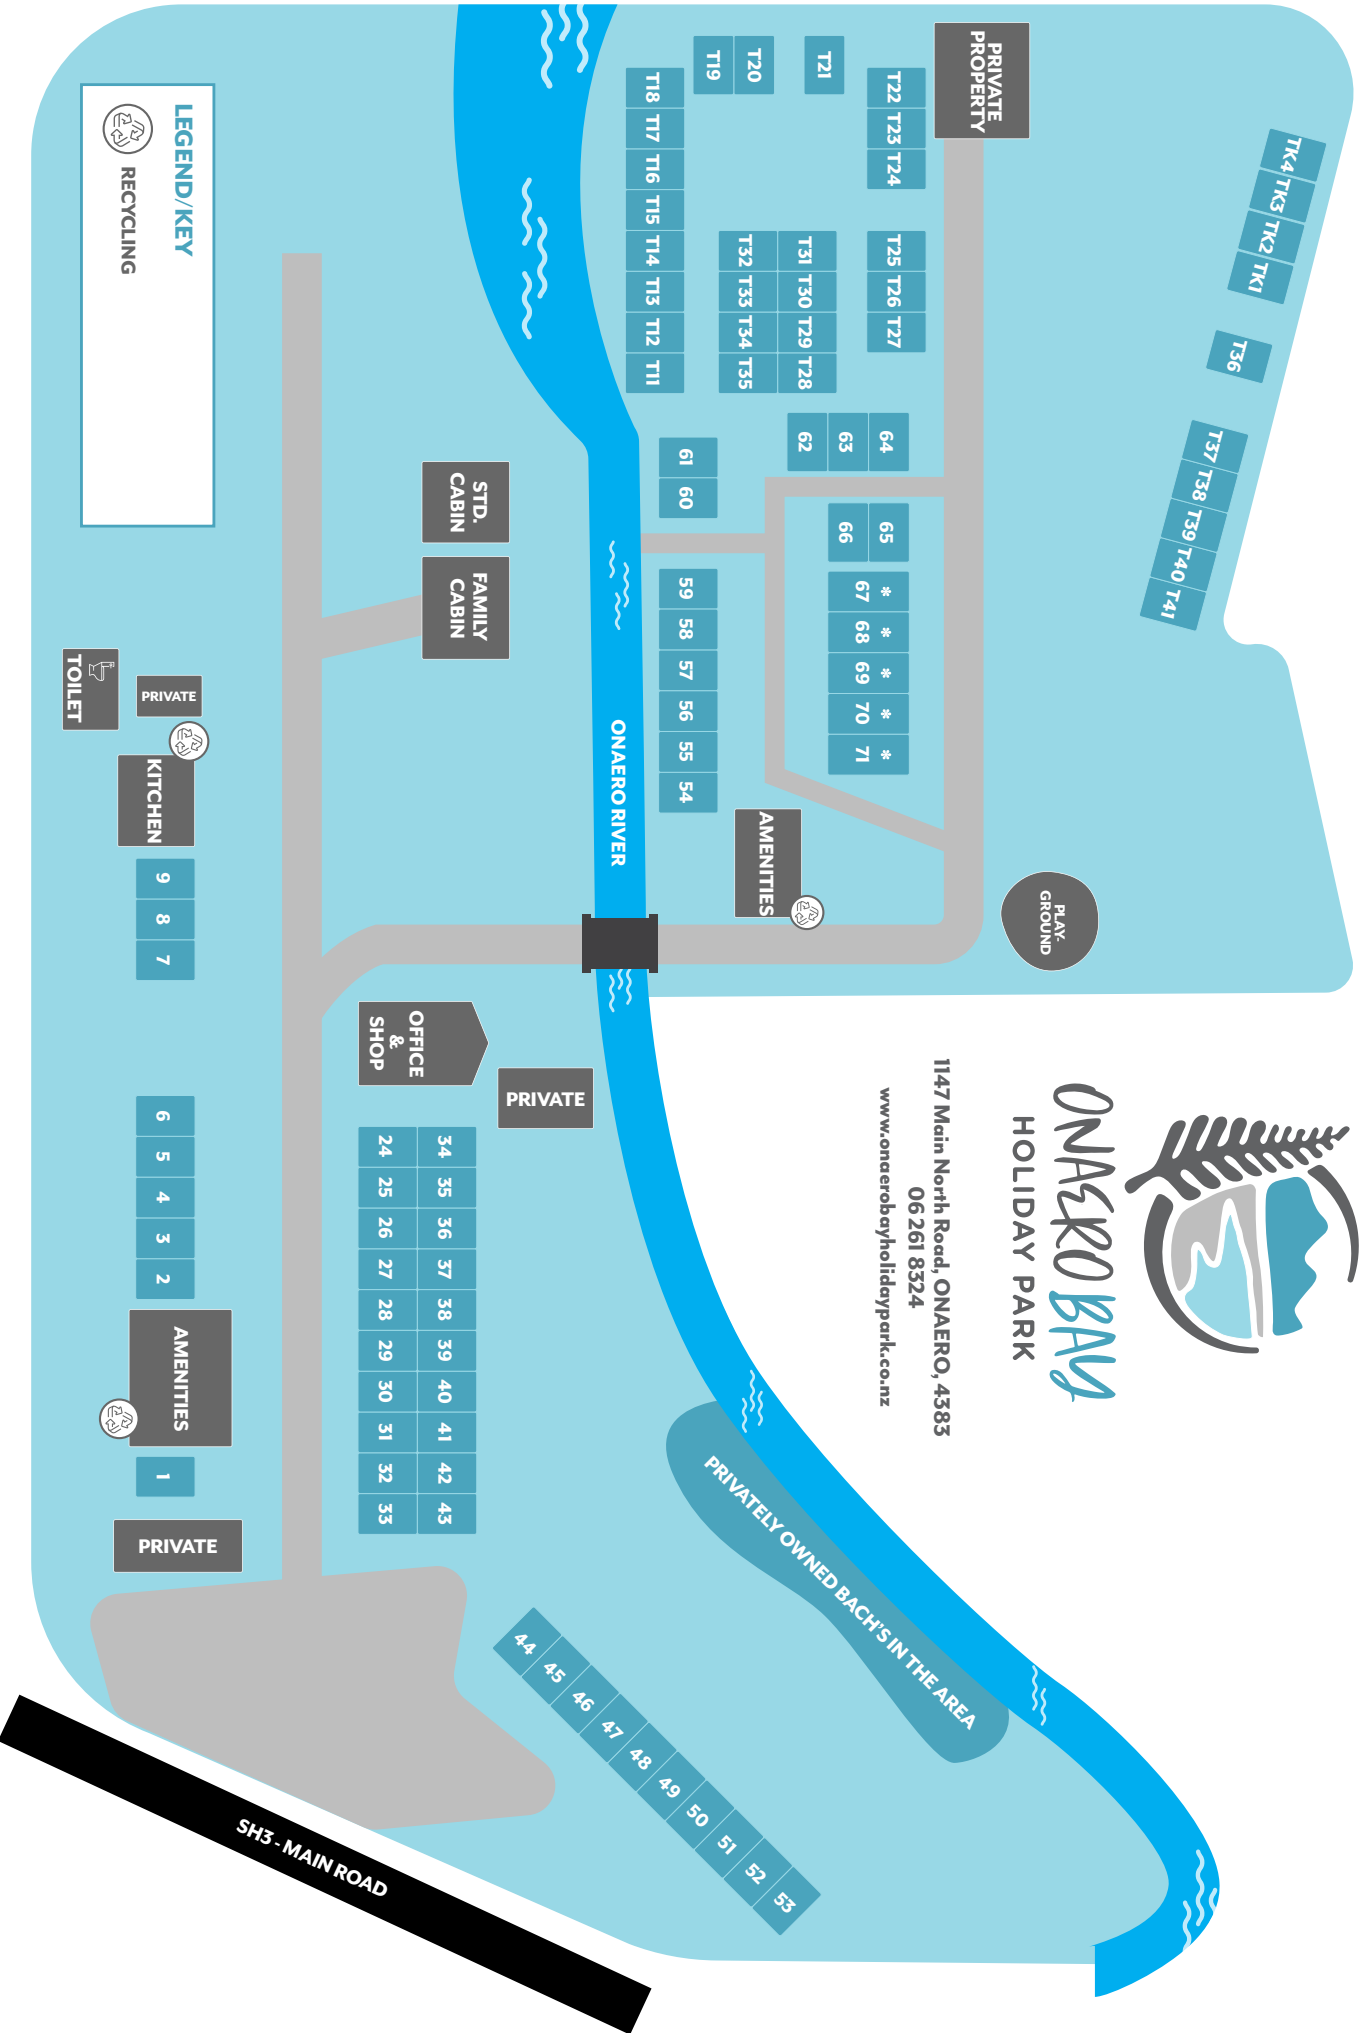

LEGEND/KEY

RECYCLING

TOILET

PRIVATE

KITCHEN

9 8 7

6 5 4 3 2

AMENITIES

1

PRIVATE

OFFICE & SHOP

34	35	36	37	38	39	40	41	42	43
24	25	26	27	28	29	30	31	32	33

STD. CABIN

FAMILY CABIN

ONAERO RIVER

AMENITIES

PLAY GROUND

PRIVATE PROPERTY

TK4 TK3 TK2 TK1

T36

T37 T38 T39 T40 T41

T22 T23 T24

T25 T26 T27

T21

T20

T31 T30 T29 T28

T32 T33 T34 T35

T19

T18 T17 T16 T15 T14 T13 T12 T11

61 60

59 58 57 56 55 54

62

63

64

65

66

* * * * *

67 68 69 70 71

44 45 46 47 48 49 50 51 52 53

SH3 - MAIN ROAD